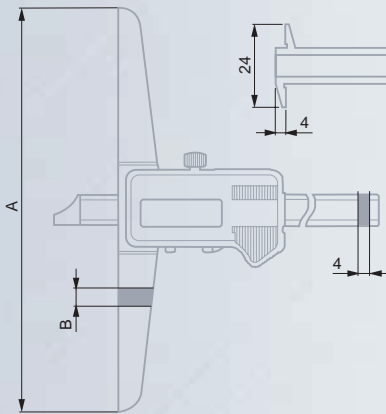

### Models with Short Cut Measuring Faces or Fixed Measuring Jaws

No	mm	in	Amm	Bmm
----	----	----	-----	-----

#### Models 1 with One Short Cut Measuring Face

05.39066	0 ÷ 200	0 ÷ 8	100	8
05.39081	0 ÷ 250	0 ÷ 10	100	8
05.39050	0 ÷ 300	0 ÷ 12	150	8
05.39051	0 ÷ 500	0 ÷ 20	150	8