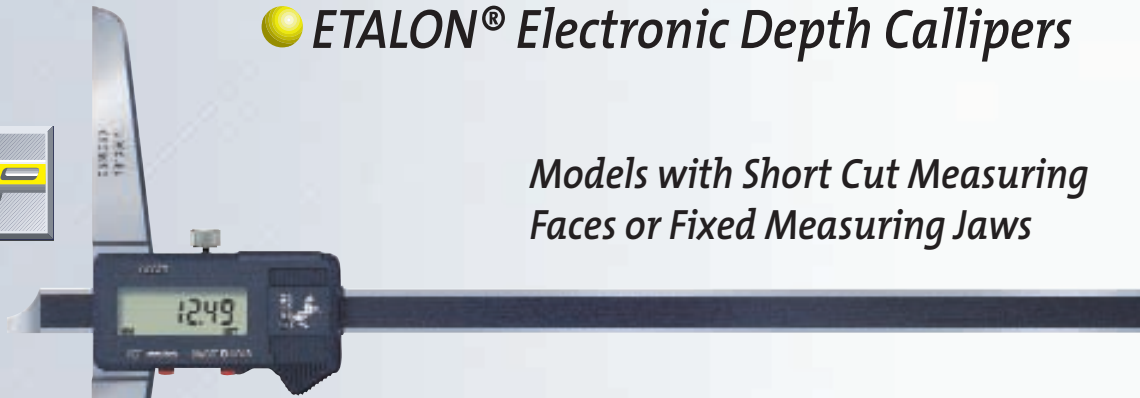

## ● ETALON® Electronic Depth Callipers

### Models with Short Cut Measuring Faces or Fixed Measuring Jaws

No	mm	in	Amm	Bmm
----	----	----	-----	-----