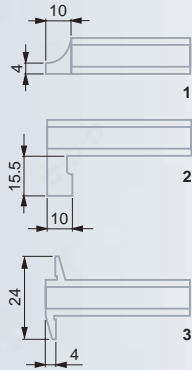

### Models with Short Cut Measuring Faces or Fixed Measuring Jaws

No	mm	in	Amm	Bmm
----	----	----	-----	-----

#### Models 1 with One Short Cut Measuring Face

05.39066	0 ÷ 200	0 ÷ 8	100	8
05.39081	0 ÷ 250	0 ÷ 10	100	8
05.39050	0 ÷ 300	0 ÷ 12	150	8
05.39051	0 ÷ 500	0 ÷ 20	150	8

### Models with Short Cut Measuring Faces and Removable Bridge

No	mm	in	Amm
----	----	----	-----

05.39055	0 ÷ 300	0 ÷ 12	300
05.39056	0 ÷ 300	0 ÷ 12	400